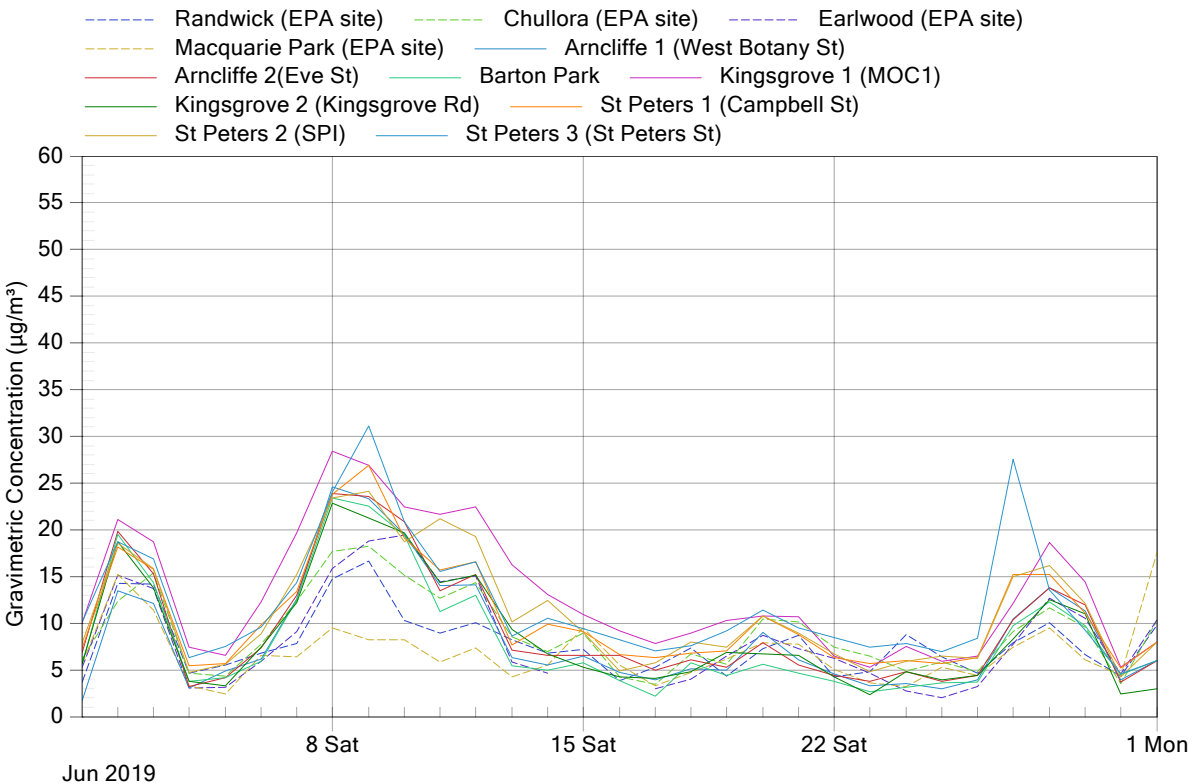

Comparison of WestConnex new M5 sites with EPA sites

PM2.5 24hour average

Comparison of WestConnex new M5 sites with EPA sites

PM10 24hour average